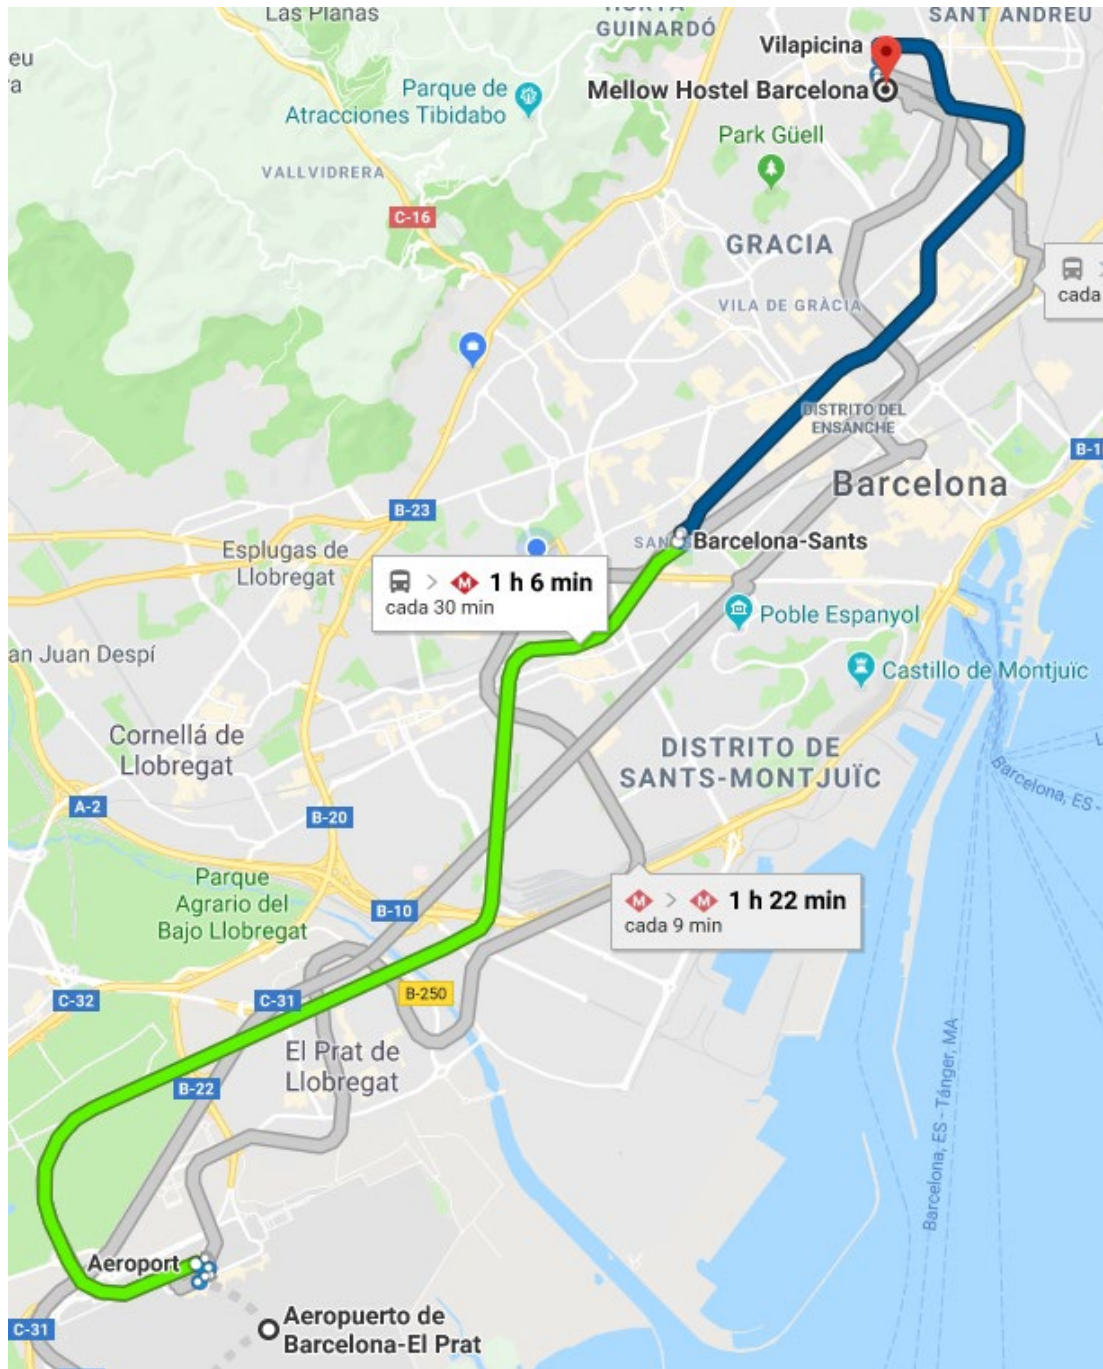

Phone: +34 934 29 45 33

Metro Station: Vilapicina **Line L5 (Blue)**

The hostel is within 10 minutes walking from this Metro Station

Participants are expected to be there 3 nights. (breakfast is included)

Check – in: Friday, 26th of April

Check – out: Monday, 29th of April

How to arrive to the Hostel

From Airport to Mellow Hostel:

We recommend you to take the **Regional Train R2N** and then change in **Sants-Estació** to Metro **Line L5 (Blue)** until you get to **Vilapicina**. From Vilapicina it's less than 10 minutes walking to the hostel. You will have to step a large number of stairs to reach the hostel.

From Bus Station Barcelona Nord to Mellow Hostel:

We recommend you to take Metro **Line L1 (Red)** in **Arc de Triomf** and then change in **La Sagrera** station to Metro **Line 5 (Blue)** until you get to **Vilapicina**. From Vilapicina it's less than 10 minutes walking to the hostel. You will have to step a large number of stairs to reach the hostel.