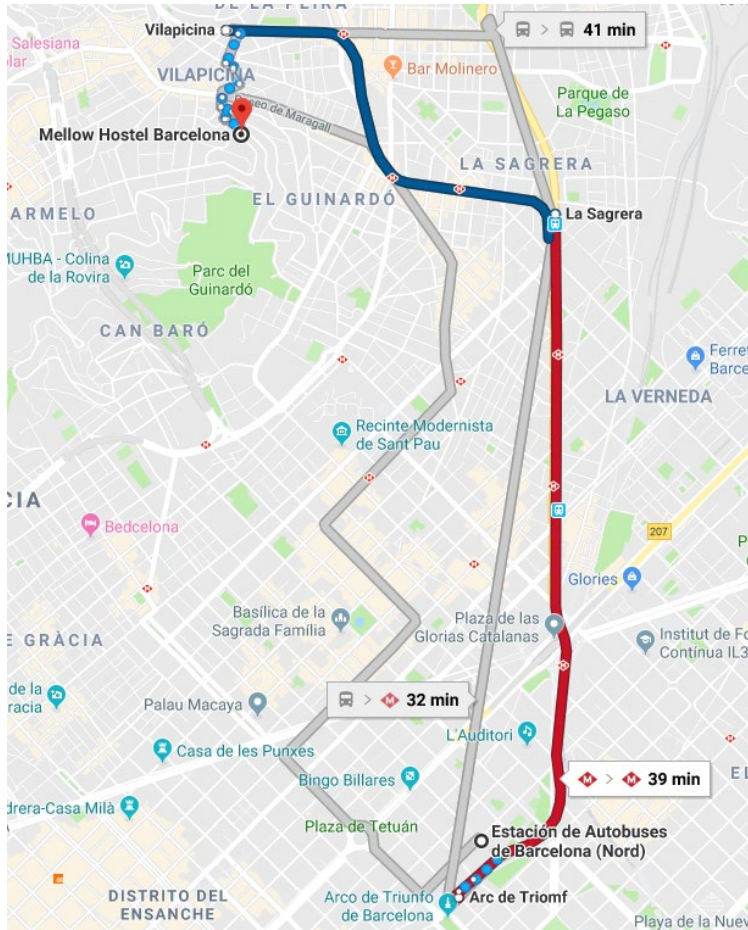

Phone: +34 934 29 45 33

Metro Station: Vilapicina **Line L5 (Blue)**

The hostel is within 10 minutes walking from this Metro Station

Participants are expected to be there 3 nights. (breakfast is included)

Check – in: Friday, 26th of April

Check – out: Monday, 29th of April

How to arrive to the Hostel

From Airport to Mellow Hostel:

We recommend you to take the **Regional Train R2N** and then change in **Sants-Estació** to Metro **Line L5 (Blue)** until you get to **Vilapicina**. From Vilapicina it's less than 10 minutes walking to the hostel. You will have to step a large number of stairs to reach the hostel.

From Bus Station Barcelona Nord to Mellow Hostel:

We recommend you to take Metro **Line L1 (Red)** in **Arc de Triomf** and then change in **La Sagrera** station to Metro **Line 5 (Blue)** until you get to **Vilapicina**. From Vilapicina it's less than 10 minutes walking to the hostel. You will have to step a large number of stairs to reach the hostel.