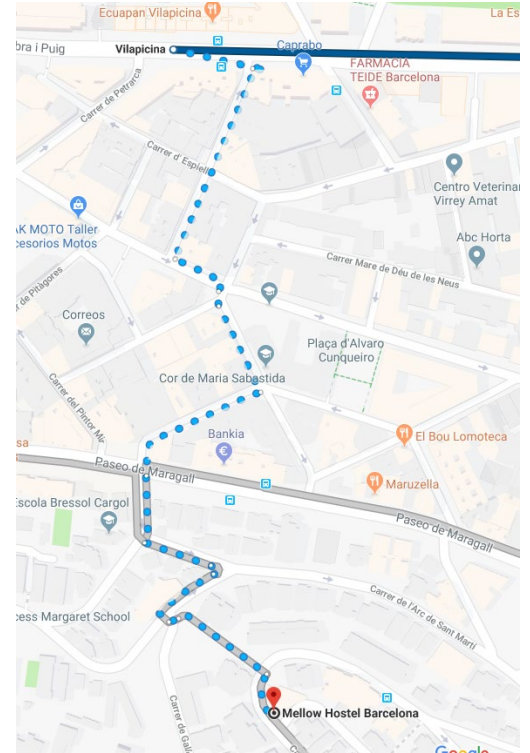

Phone: +34 934 29 45 33

Metro Station: Vilapicina **Line L5 (Blue)**

The hostel is within 10 minutes walking from this Metro Station

Participants are expected to be there 3 nights. (breakfast is included)

Check – in: Friday, 26th of April

Check – out: Monday, 29th of April

How to arrive to the Hostel

From Airport to Mellow Hostel:

We recommend you to take the **Regional Train R2N** and then change in **Sants-Estació** to Metro **Line L5 (Blue)** until you get to **Vilapicina**. From Vilapicina it's less than 10 minutes walking to the hostel. You will have to step a large number of stairs to reach the hostel.

From Bus Station Barcelona Nord to Mellow Hostel:

We recommend you to take Metro **Line L1 (Red)** in **Arc de Triomf** and then change in **La Sagrera** station to Metro **Line 5 (Blue)** until you get to **Vilapicina**. From Vilapicina it's less than 10 minutes walking to the hostel. You will have to step a large number of stairs to reach the hostel.